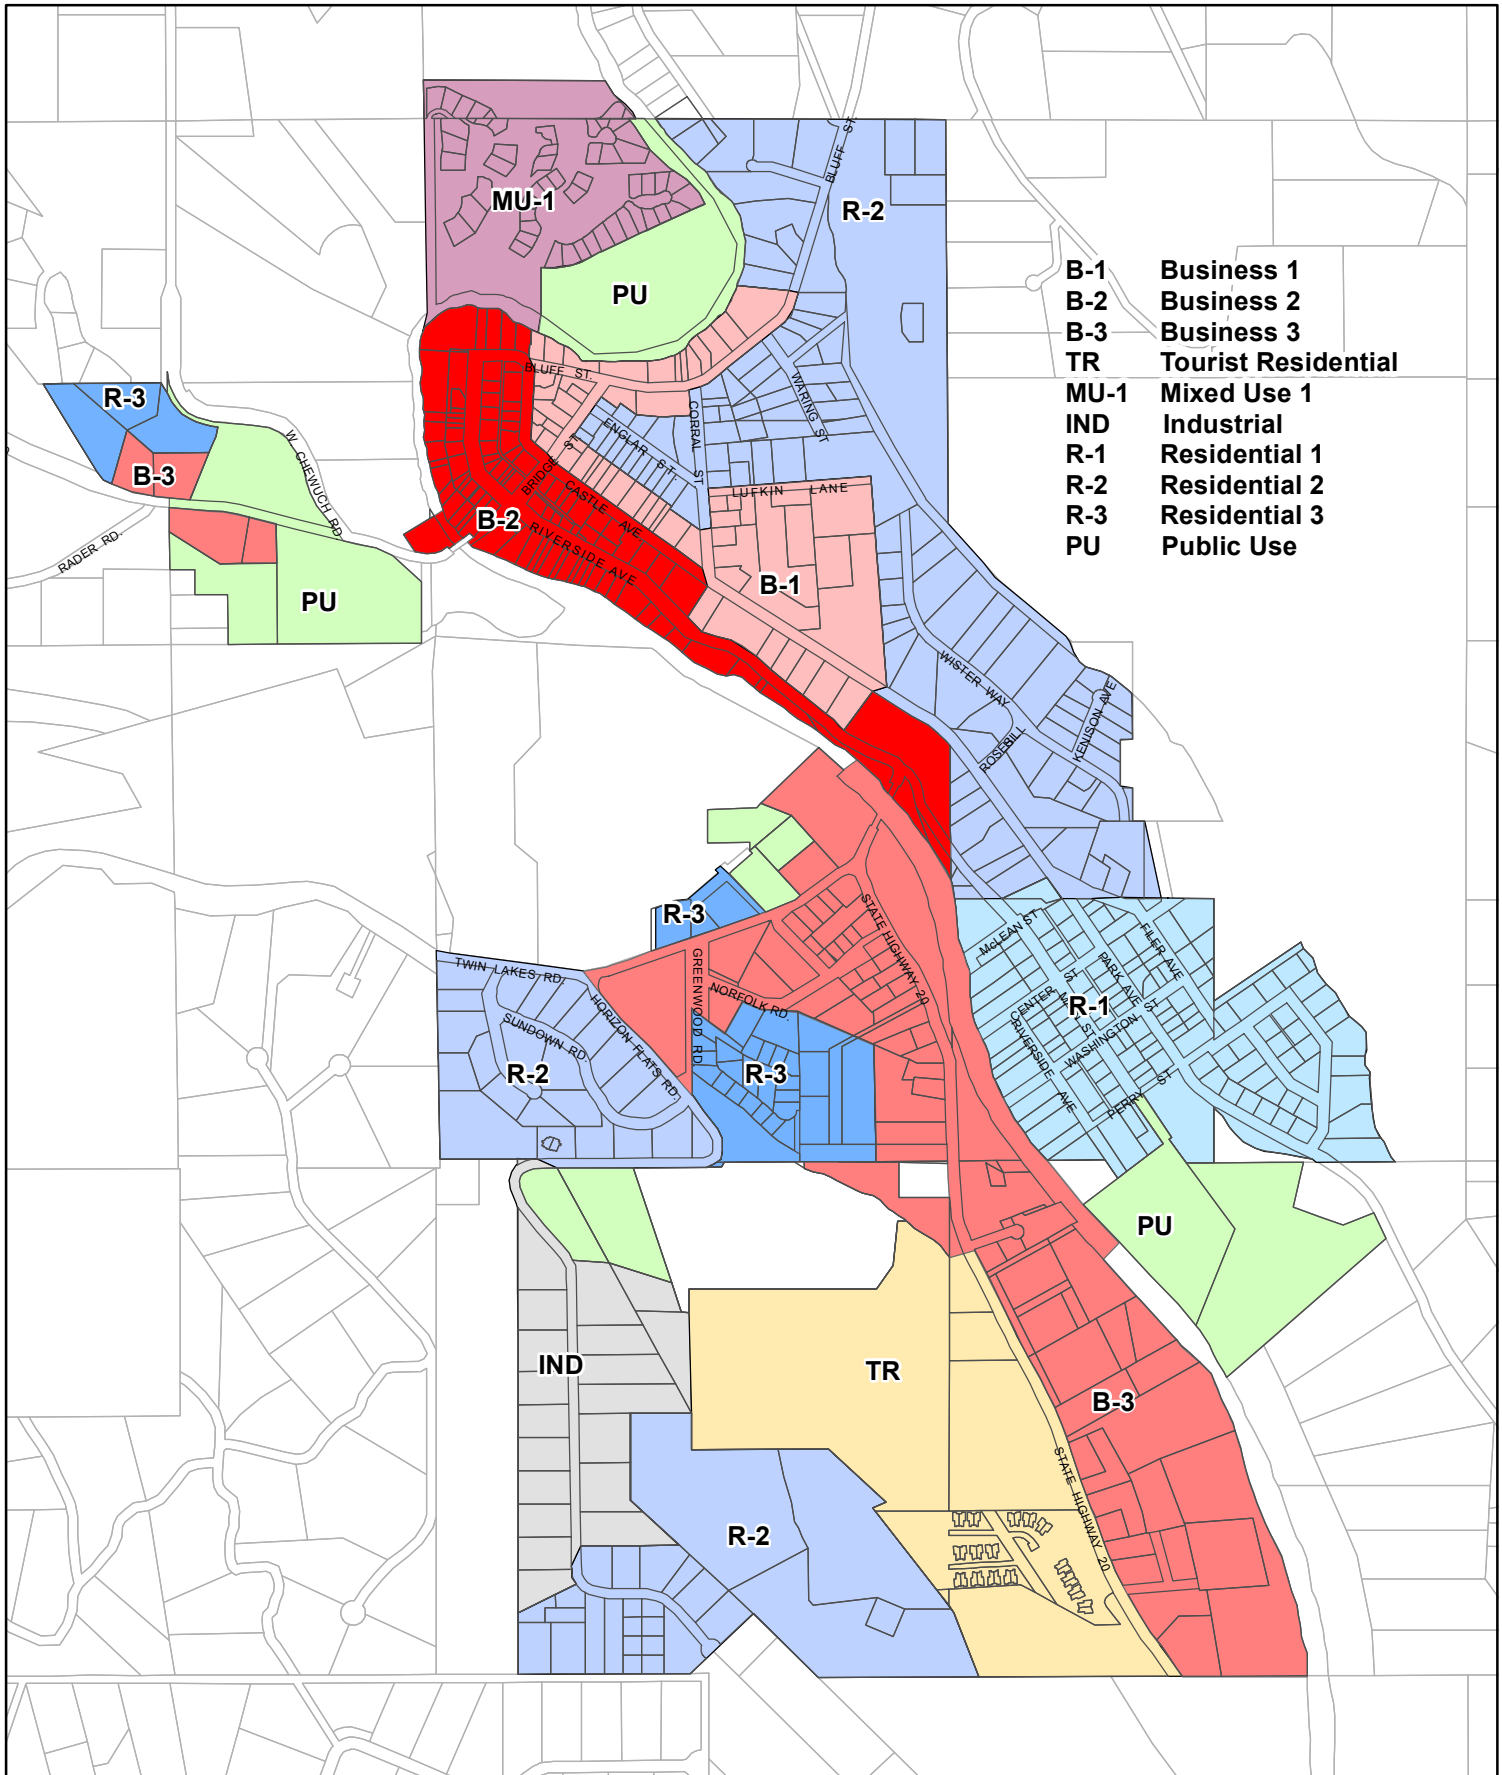

Town of Winthrop Official Zoning Map

Adopted May 16, 2012
Ordinance 643

- B-1** Business 1
- B-2** Business 2
- B-3** Business 3
- TR** Tourist Residential
- MU-1** Mixed Use 1
- IND** Industrial
- R-1** Residential 1
- R-2** Residential 2
- R-3** Residential 3
- PU** Public Use