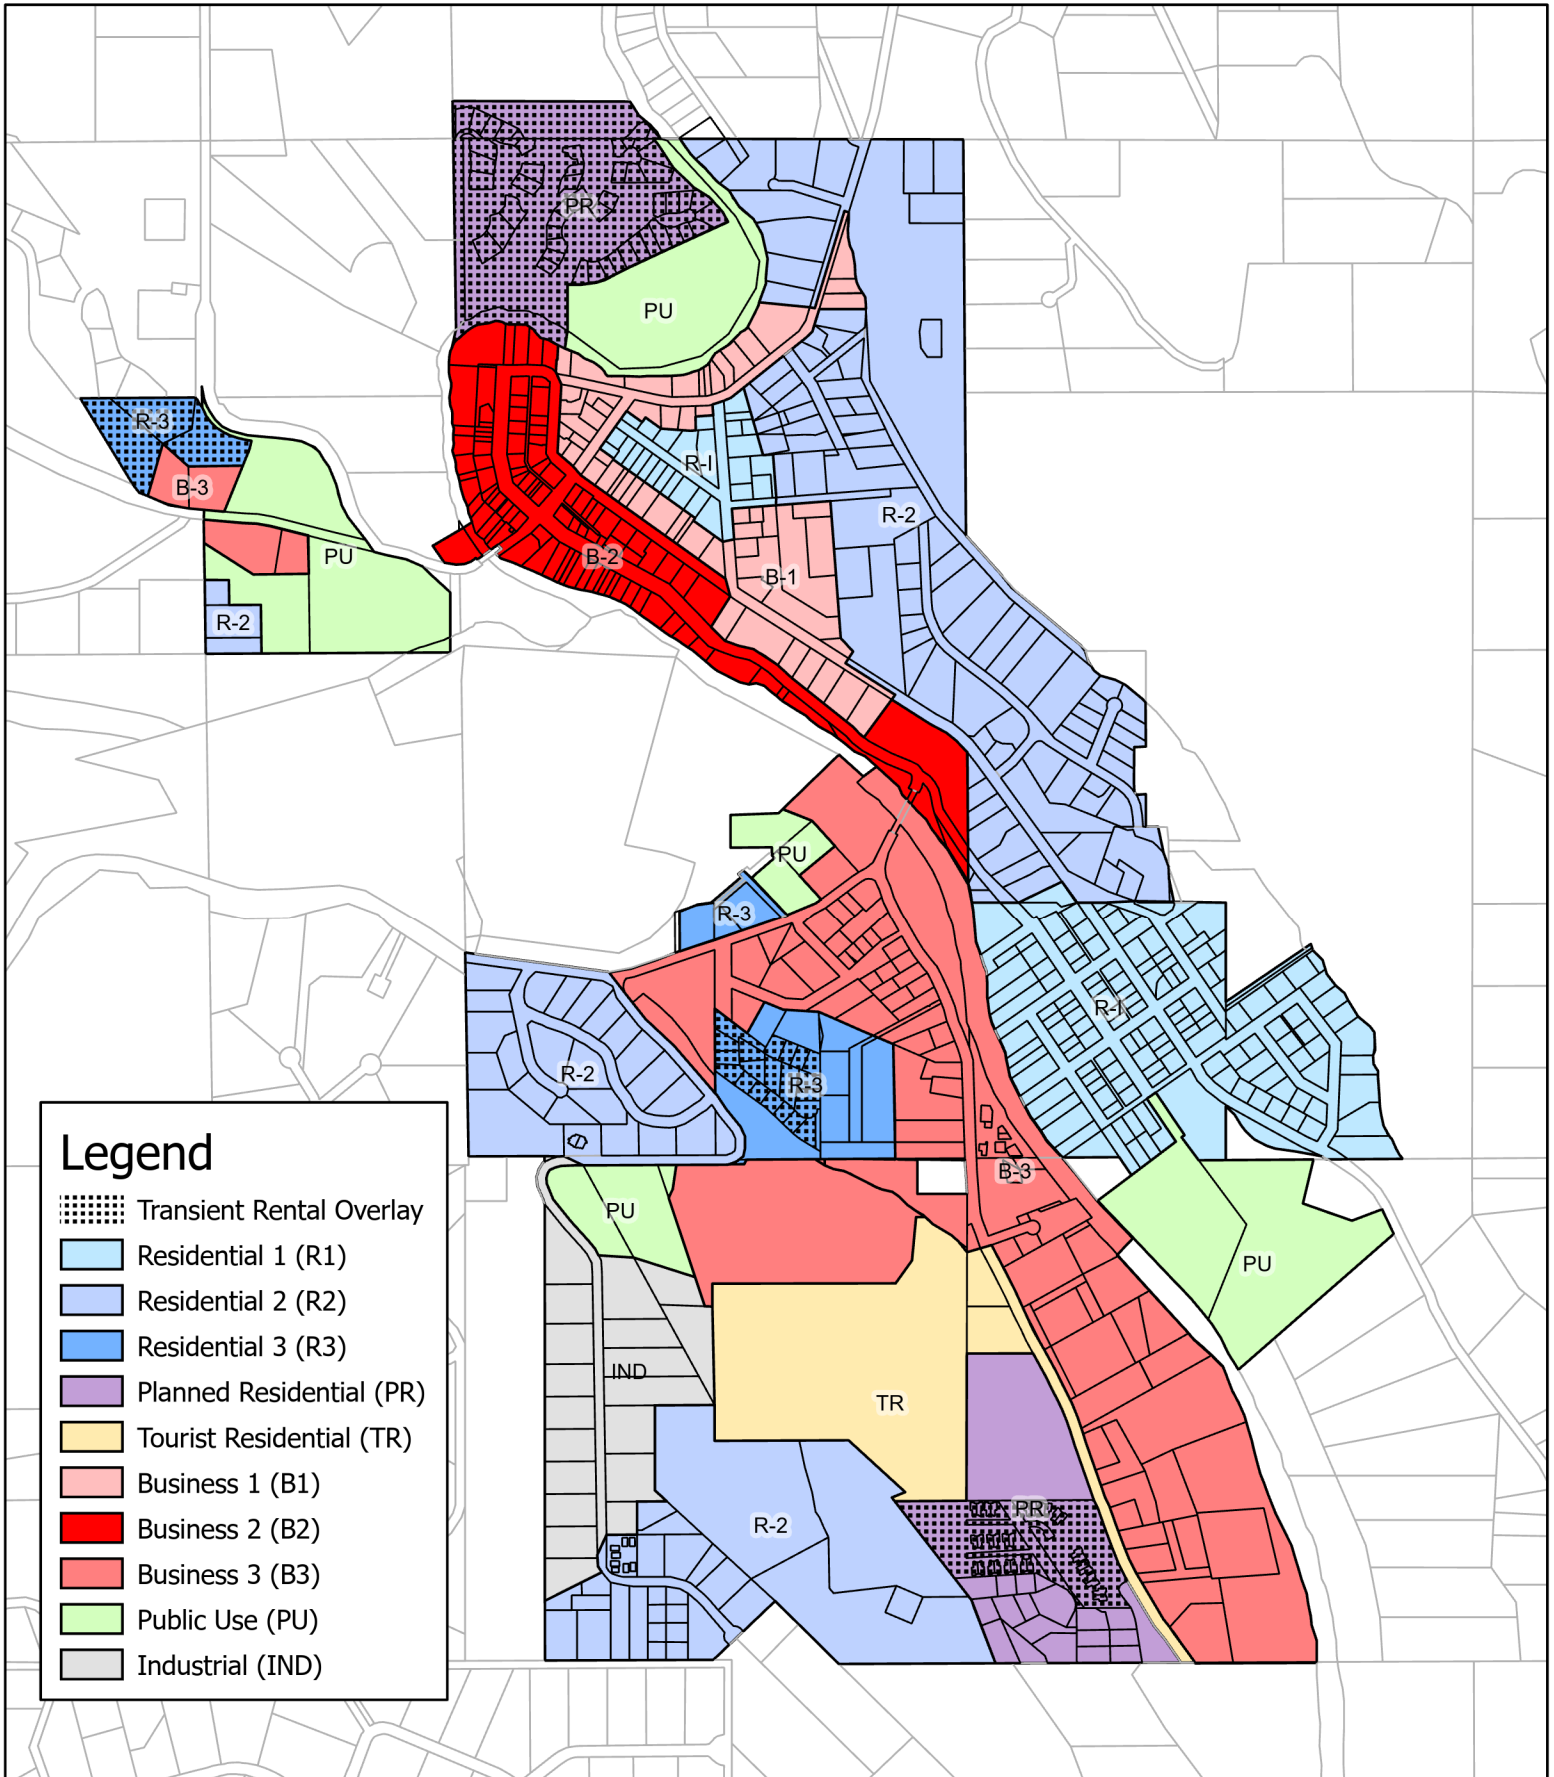

# Town of Winthrop Official Zoning Map

Adopted August 4, 2021  
Ordinance 749

## Legend

- Transient Rental Overlay
- Residential 1 (R1)
- Residential 2 (R2)
- Residential 3 (R3)
- Planned Residential (PR)
- Tourist Residential (TR)
- Business 1 (B1)
- Business 2 (B2)
- Business 3 (B3)
- Public Use (PU)
- Industrial (IND)